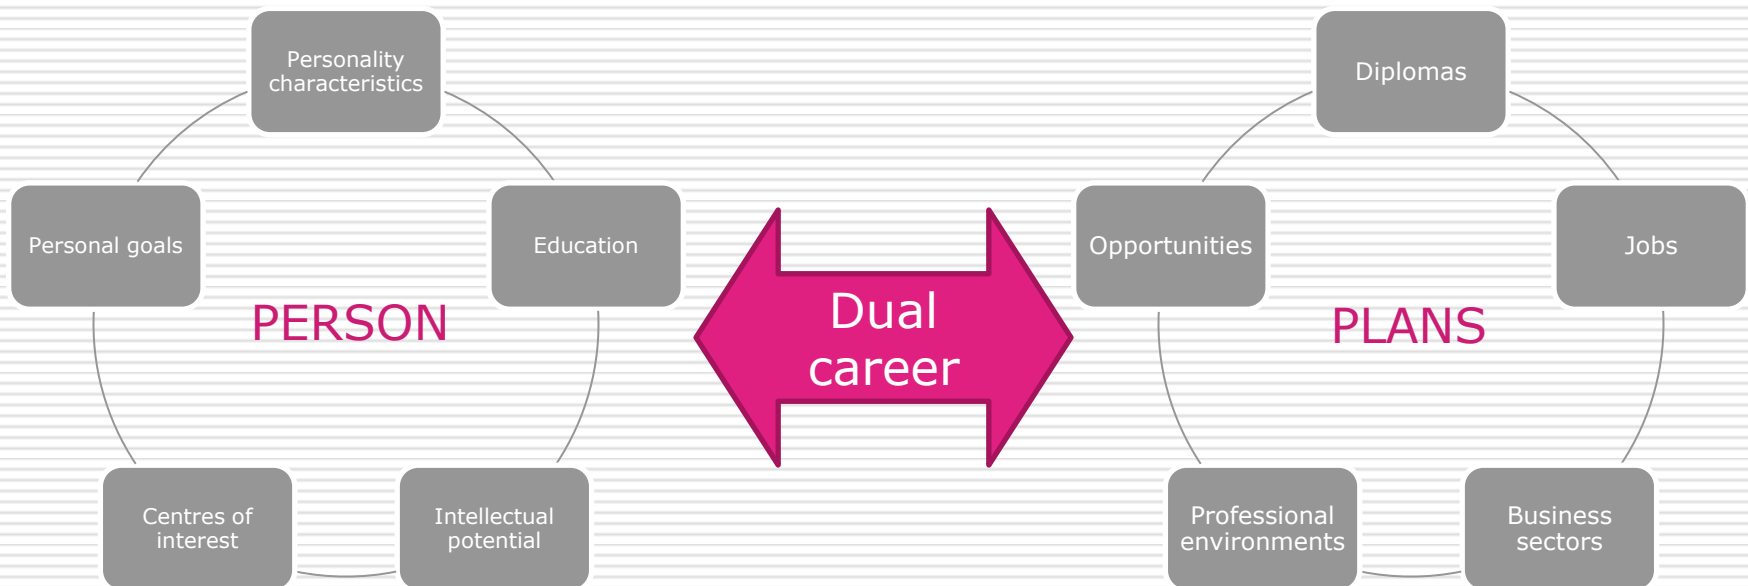

Maiwenn Favetto Bon & Anne-Sylvie Raimbault
Co-directors

KeyWay, who are we?

- An independent consulting firm specialized in **designing cut to measure career plans**
- **Our clients** are any structure involved in vocational guidance towards future or young professionals (high schools, universities, associations of alumni, sport federations or sports clubs,...)
- **Our services within the sport industry** include dual career designing, occupational retraining and professional integration of Pro Elite Athletes
- **With INSEP**, We are a member of a team of support specialists dedicated to developing skills of elite athletes to prepare for a career after sport

Our role with INSEP athletes (1/2)

- Main target : identifying the best fitted dual career for each individual, by **connecting**

Our role with INSEP athletes (2/2)

□ Underlying targets :